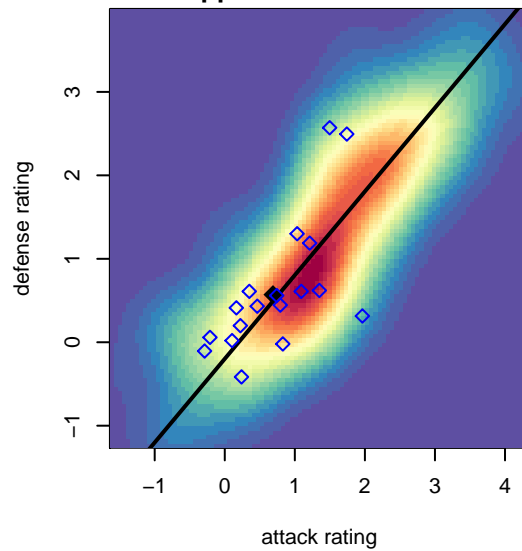

WUFC White G04

Crossfire Oregon
 West Linn, OR
 G04 total strength=981
 attack=1.99 defense=1.77
 fall league = PTT G04 Div 2 Red South
 spr league = Spr OYS G04 Div 2 Red

alt names used:
 WUFC 04G
 WUFC 04G White
 WUFC 04G White
 WUFC 2004G White
 WUFC 04G White

Venues played:
 2017 PCU Summer Classic Bronze
 2017 Mt Hood Challenge U14 Silver
 2017 PTT G04 Division 2 Red South
 2017 OYS Founders Cup G04
 2017 Spr OYS G04 Division 2 Red

WUFC White G04
 Dots are actual minus expected GF (blue circles) and GA (red triangles).
 Blue line is smoothed change in attack strength. Red is smoothed change in defense strength.

**attack and defense variance (black dot)
relative to other teams
and top 10 in region**

**attack and defense rating
relative to others at age
and all opponents in last 13 months**

Performance relative to 13 month average