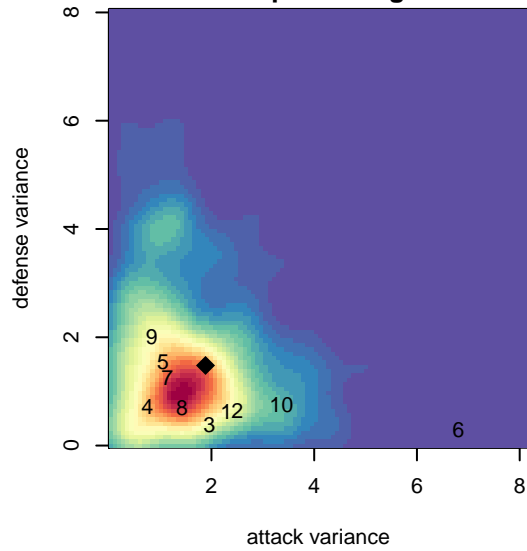

WUFC White G04

Crossfire Oregon
 West Linn, OR
 G04 total strength=981
 attack=1.99 defense=1.77
 fall league = PTT G04 Div 2 Red South
 spr league = Spr OYS G04 Div 2 Red

alt names used:
 WUFC 04G
 WUFC 04G White
 WUFC 04G White
 WUFC 2004G White
 WUFC 04G White

Venues played:
 2017 PCU Summer Classic Bronze
 2017 Mt Hood Challenge U14 Silver
 2017 PTT G04 Division 2 Red South
 2017 OYS Founders Cup G04
 2017 Spr OYS G04 Division 2 Red

WUFC White G04
 Dots are actual minus expected GF (blue circles) and GA (red triangles).
 Blue line is smoothed change in attack strength. Red is smoothed change in defense strength.

**attack and defense variance (black dot)
relative to other teams
and top 10 in region**

**attack and defense rating
relative to others at age
and all opponents in last 13 months**

Performance relative to 13 month average